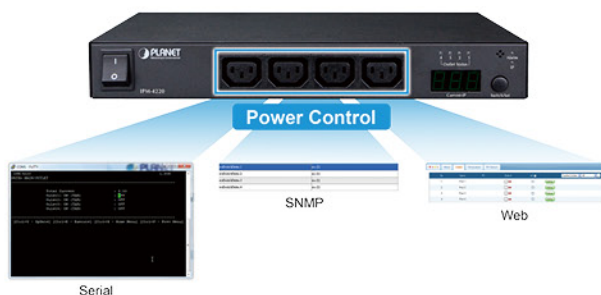

With PLANET IP power management device, users can control and monitor a server room locally or remotely through the Internet. When the ESB is attached, the IPM can check the environmental condition as well; meanwhile, users can monitor the status of special environment for security and safety issue. PLANET IPM series not only monitors and manages the power consumption, but also is an ideal application for your computer power management.

IPM-4220

- Desktop size design
- 4 power outlets that can be managed
- LCD panel to display current and IP address
- Intelligent power-on sequencing
- Events notification by sending pop-up message, trap or e-mail
- Set over-current watchdog for each outlet
- IP filter to prevent unauthorized access
- Versatile sensors supported through ESB (Environmental Sensor Box)

IPM-8220

- 1U rack-mount size design
- 8 power outlets that can be managed
- LCD panel to display voltage, current and IP address
- Intelligent power-on sequencing
- Events notification by sending pop-up message, trap or e-mail
- Set over-current watchdog for each outlet
- IP filter to prevent unauthorized access
- Versatile sensors supported through ESB (Environmental Sensor Box)

IPM-ESB

- Connect to Switched IPM over RJ11 cable
- Measurement range: 0 – 40°C (temperature); 0 – 95% RH (humidity)
- Off-line monitor
- Automatic events notification via E-mail and SNMP trap

Intelligent Power Management