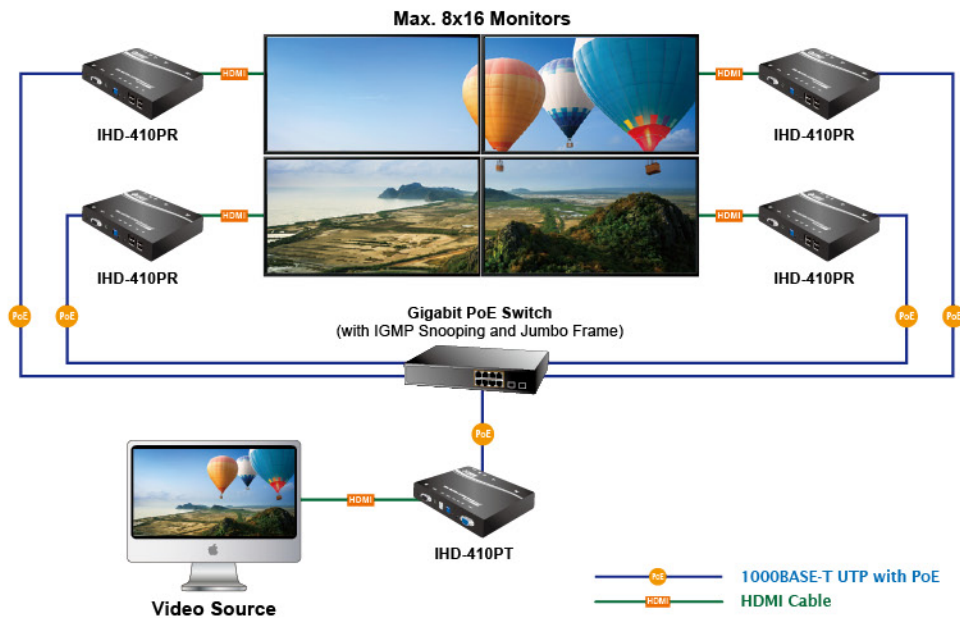

HDMI/Video Wall over IP Transmitters/Receivers

IHD-410PT/IHD-410PR

- Support 1080p or Ultra 4K (3840 x 2160) HDMI resolution with H.264
- IEEE 802.3af Standard PoE Interface
- HDCP-compliant and Blu-ray ready
- Support IR extension and Automatic EDID
- Support USB for KVM PC control
- Assign video sources to any monitors of the video wall
- 1-to-1, 1-to-many and multi-casting broadcasting architectures

IHD-210PT/IHD-210PR

- Compatible with H.264 and 1080p HDTV resolution
- IEEE 802.3af Standard PoE Interface
- HDCP-compliant and Blu-ray ready
- High Compression Streaming for saving Bandwidth
- Support IR extension and Automatic EDID
- 1-to-1, 1-to-many and multi-casting broadcasting architectures

Video Wall

Ethernet Adapters

Model	ENW-9701	ENW-9801	ENW-9803	ENW-9720P	ENW-9740P	
Product Image						
Attached Interface	PCI Express 2.0	PCI Express 2.0	PCI Express 2.0	x4 PCI Express v2.0	x4 PCI Express v2.1	
Network Interface	1000BASE-X	10G BASE-SR/LR	10G BASE-T, 100/1000/2500/5000/10G Mbps	Dual Port 10/100/1000 Mbps	Quad Port 10/100/1000 Mbps	
Media Interface	SFP	1 x SFP+	RJ45	RJ45	RJ45	
BootROM Socket	-	-	-	-	-	
Wake on LAN	-	-	-	-	-	
OS Support	Windows 10	•	•	•	•	
	Windows 7	•	-	•	•	
	Windows XP	•	•	•	•	
	Windows 2008	•	•	•	•	
	Vista	•	•	•	•	
	Linux	•	•	•	•	•