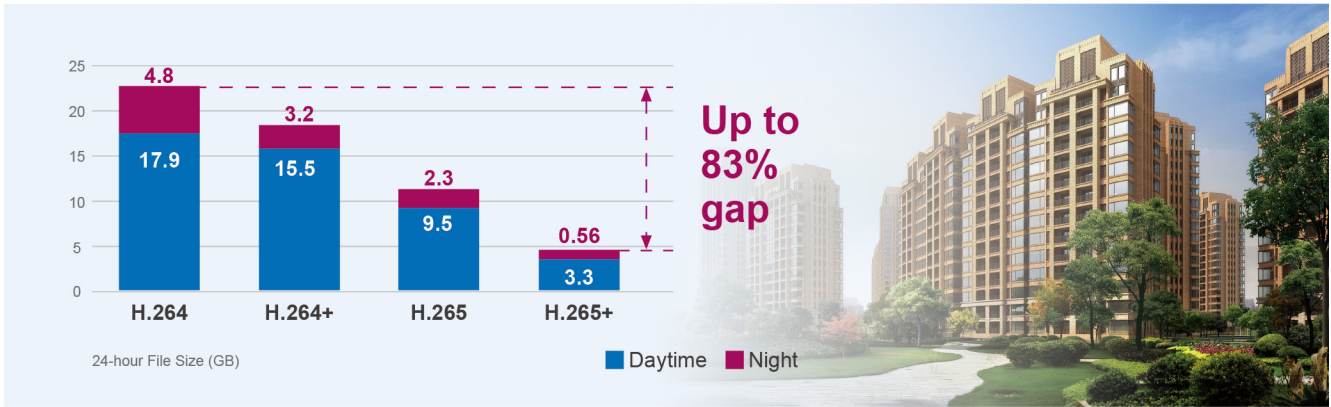

H.265 Surveillance

PLANET H.265 Series of IP Cameras can perform in various surveillance applications. With high-resolution design, it can capture clear images and is perfect for identifying objects and persons. Moreover, it supports 802.3af PoE interface, and facilitates the indoor surveillance applications without worrying the electric source. Besides, NVR and Web UI management make it easy to do the configuration and live viewing. With so many features offered, PLANET H.265 Series of IP Cameras no doubt is your best choice for indoor surveillance solution.

ICA-3280

- HDTV video quality up to 1080p
- H.265/H.264/JPEG/MJPEG compression
- WDR, 3DNR, ICR, PLANET DDNS & Easy DDNS
- PoE & ONVIF compliant for interoperability
- Built-in smart IR illuminators, effective up to 25 meters
- IP67-rated housing with cable management bracket

ICA-M3580P

- 1/2.7" 5MP SmartSens CMOS sensor
- 2.7-13.5mm 5X motorized zoom auto focus lens
- H.265(+)/H.264(+)/JPEG/AVI/MJPEG triple-stream encoding
- WDR, 3DNR, ICR, PLANET DDNS & Easy DDNS
- PoE & ONVIF compliant for interoperability
- Built-in smart IR illuminators, effective up to 60 meters
- IP67-rated housing with cable management bracket

ICA-4280

- HDTV video quality up to 1080p
- H.265/H.264/JPEG/MJPEG compression
- WDR, 3DNR, ICR, PLANET DDNS & Easy DDNS
- PoE & ONVIF compliant for interoperability
- Built-in smart IR illuminators, effective up to 25 meters
- IP67-rated housing for rigorous environment

ICA-M4580P

- 1/2.7" 5MP SmartSens CMOS sensor
- 2.7-13.5mm 5X motorized zoom auto focus lens
- H.265(+)/H.264(+)/JPEG/AVI/MJPEG triple-stream encoding
- WDR, 3DNR, ICR, PLANET DDNS & Easy DDNS
- PoE & ONVIF compliant for interoperability
- Built-in smart IR illuminators, effective up to 25 meters
- IP67-rated housing for rigorous environment