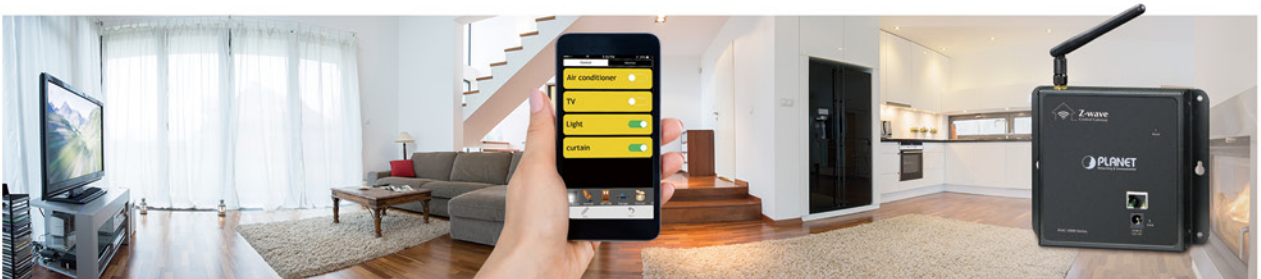

# Home Automation

PLANET Home Automation system keeps you safe, manages energy consumption, and provides entertainment. The system utilizes a power line and one single network to combine various household facility applications, including camera monitoring, access control, intercom, security, scene control, and value-added services to bring a comfortable, convenient, and happy new life to you.